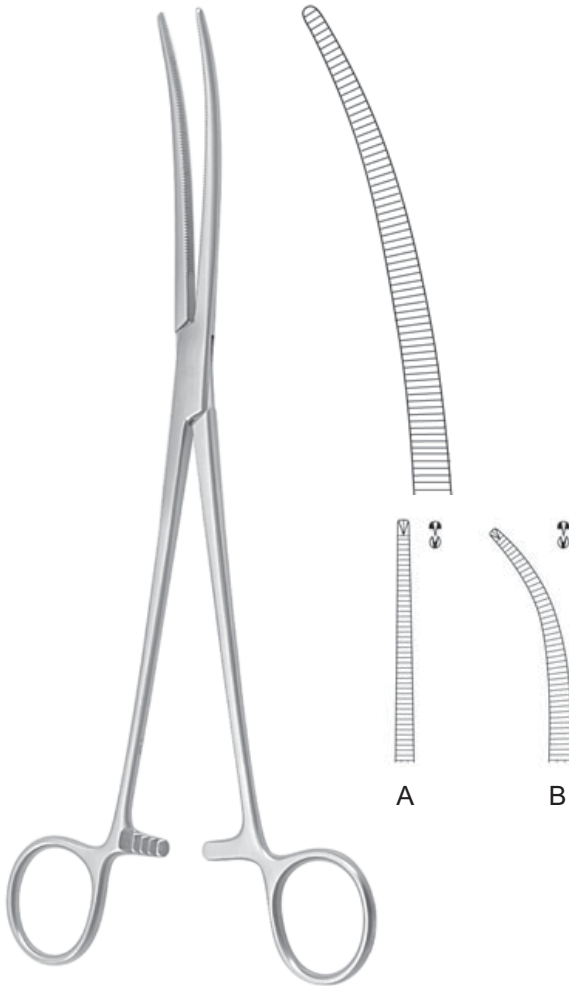

14,0 cm, 5 1/2"
16,0 cm, 6 1/4"

BABY-MIXTER
AS-1820-14-TC

14,0 cm, 5 1/2"

SPENCER-WELLS
AS-1820-15-TC

13,0 cm, 5"
15,0 cm, 6"
18,0 cm, 7"

HARTMANN
AS-1820-16-TC

10,0 cm, 4"

CRAFOORD
AS-1820-17-TC

24,0 cm, 9 1/2"

KOCHER DELICATE
AS-1820-18-TC

13,0 cm, 5"
14,0 cm, 5 1/2"
16,0 cm, 6 1/4"

MINI-GEMINI
AS-1820-19-TC

18,0 cm, 7"
22,0 cm, 85/8"
25,0 cm, 93/4"
28,0 cm, 11"

WIKSTROEM
AS-1820-20-TC

19,0 cm, 7 1/2"
21,0 cm, 8 1/4"
24,0 cm, 9 1/2"